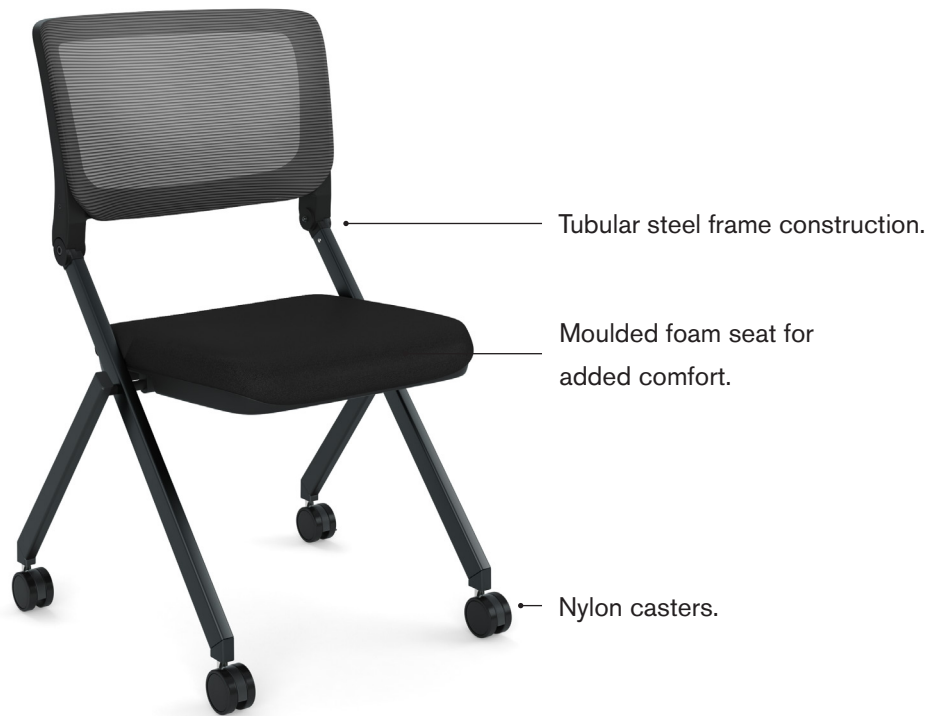

## JULEP Guest Seating

The Julep Guest Chair features a durable mesh back with a breathable fabric seat. Its Black tubular steel frame construction ensures durability while its moulded foam seat provides added comfort. Nests for quick and easy storage. Features sturdy nylon casters. These guest chairs are ideal for reception, office lobby or educational classroom use.

### Model No. 5484BLK

Eclectic looks at an affordable price. Stocked in Black mesh back with Black fabric.

### Model No. 5464BLK

Eclectic looks at an affordable price. Stocked in Black mesh back with Black seat.

#### **SEAT AND BACK CONSTRUCTION**

- Tubular steel frame construction
- Moulded foam on seat for added comfort and lifespan