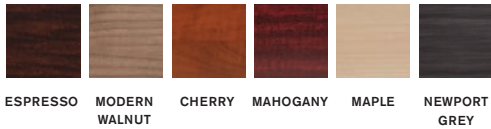

Classic Top | Beveled Top

Tables 10' or larger have multiple tops. Larger sizes available. Ask a Source Furniture Specialist for more information.

CLASSIC RACETRACK FINISHES

CLASSIC BOAT-SHAPED FINISHES

CLASSIC PLUS FINISHES