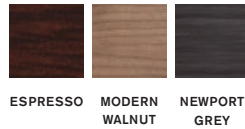

Classic Top | Beveled Top

Tables 10' or larger have multiple tops. Larger sizes available. Ask a Source Furniture Specialist for more information.

CLASSIC RACETRACK FINISHES

CLASSIC BOAT-SHAPED FINISHES

CLASSIC PLUS FINISHES