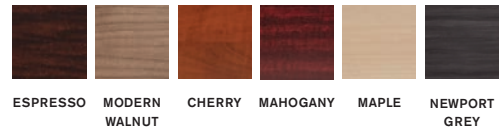

RACETRACK & SQUARE TOP FINISHES