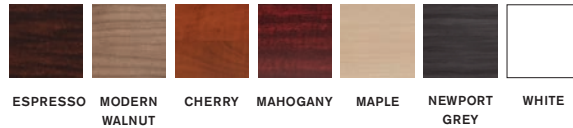

CLASSIC TABLE TOP FINISHES

Power Modules

Model No. PLTBPOWER
Features 2 UL power outlets, dual port USB charger, 1 data/telephone jack, 1 HDMI2.0 + USB3.0 port.
Available in Black or Silver.

British Columbia

Abbotsford PH: 604.859.3443	Kelowna PH: 250.862.2688	Vancouver PH: 604.255.9200
Burnaby PH: 604.255.9200	Langley PH: 604.530.3433	

Alberta

Calgary PH: 403.735.0559	Edmonton PH: 780.482.7444

Saskatchewan

Saskatoon PH: 306.384.8870	Regina PH: 306.525.8818

Ontario

Brampton PH: 905.457.8484	Markham PH: 905.752.8889
Burlington PH: 905.333.9999