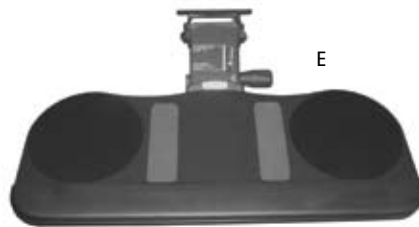

\$199

E. Heavy Duty Articulating Keyboard Tray

Item No. RH7100/RH2190

Height articulates without using knobs or levers. Includes angle adjustment knob. Deluxe ergonomic platform with padded wrist rest and built in mouse pads. 27" W x 11"D

\$199

F. Centre Drawer

21 1/4" W x 16 1/2" D

Item No. CDR1

\$49

G. CPU Cart with Casters

Item No. EZ00506

Ideal for keeping your CPU off the floor and away from dust.

\$59

Flat Panel Monitor Arms

Free up some desk space and position your monitor so that your neck and shoulders will be comfortable throughout the day. The compact design of these heavy duty arms provide maximum side to side and in and out movement of your monitor. All models have a 10KG load capacity and are exceptionally well priced.

Model No. 276GS
Contemporary styling with an 18" reach. Fits into most grommet holes. Stocked in platinum finish.

\$99

Model No. 276CS
Contemporary styling with an 18" reach. Clamps to most work surfaces. Stocked in platinum finish.