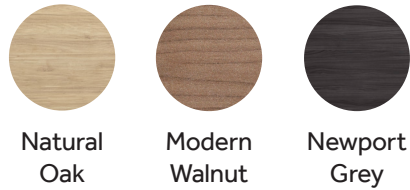

AVAILABLE FINISHES

TACKBOARDS

SIGNATURE LEG FINISHES

METAL FINISHES

WOOD FINISHES

COOLMESH SEAT OPTIONS

BASE FINISHES

ENCORE METAL RISER LEG FINISHES