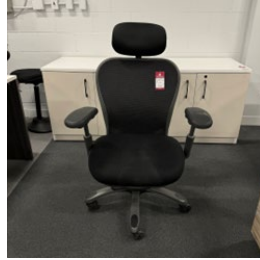

Spice Drafting Chair	CXO Ergonomic Chair	Bleeker Street Guest Chair
Model No. 7851DSTBLACK9106	Model No. 6200D	Model No. 198 NPG
Price: $179	Price: $1720	Price: $71