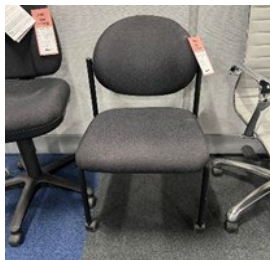

Armless Guest Chair	Classic Narrow Storage Credenza	24\"D x 48\"W Table
Model No. 28020GBLACK9106	Model No. PL204NPG	Model No. PLBE2448WHT/ESP/ PLTTLEG24BLACK
Price: $69	Price: $142	Price: $145