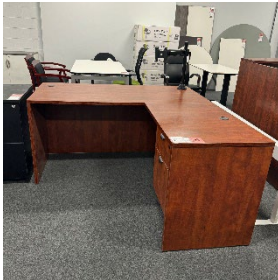

25 X 35/ 30 X 60 Desk	24 x 24 End Table
Model No. PL103CHERRY PL192CHERRY PL107CHERRY	Model No. PV520ESPRESSO
Was: $708	Was: $188
Price: $415	Price: $99